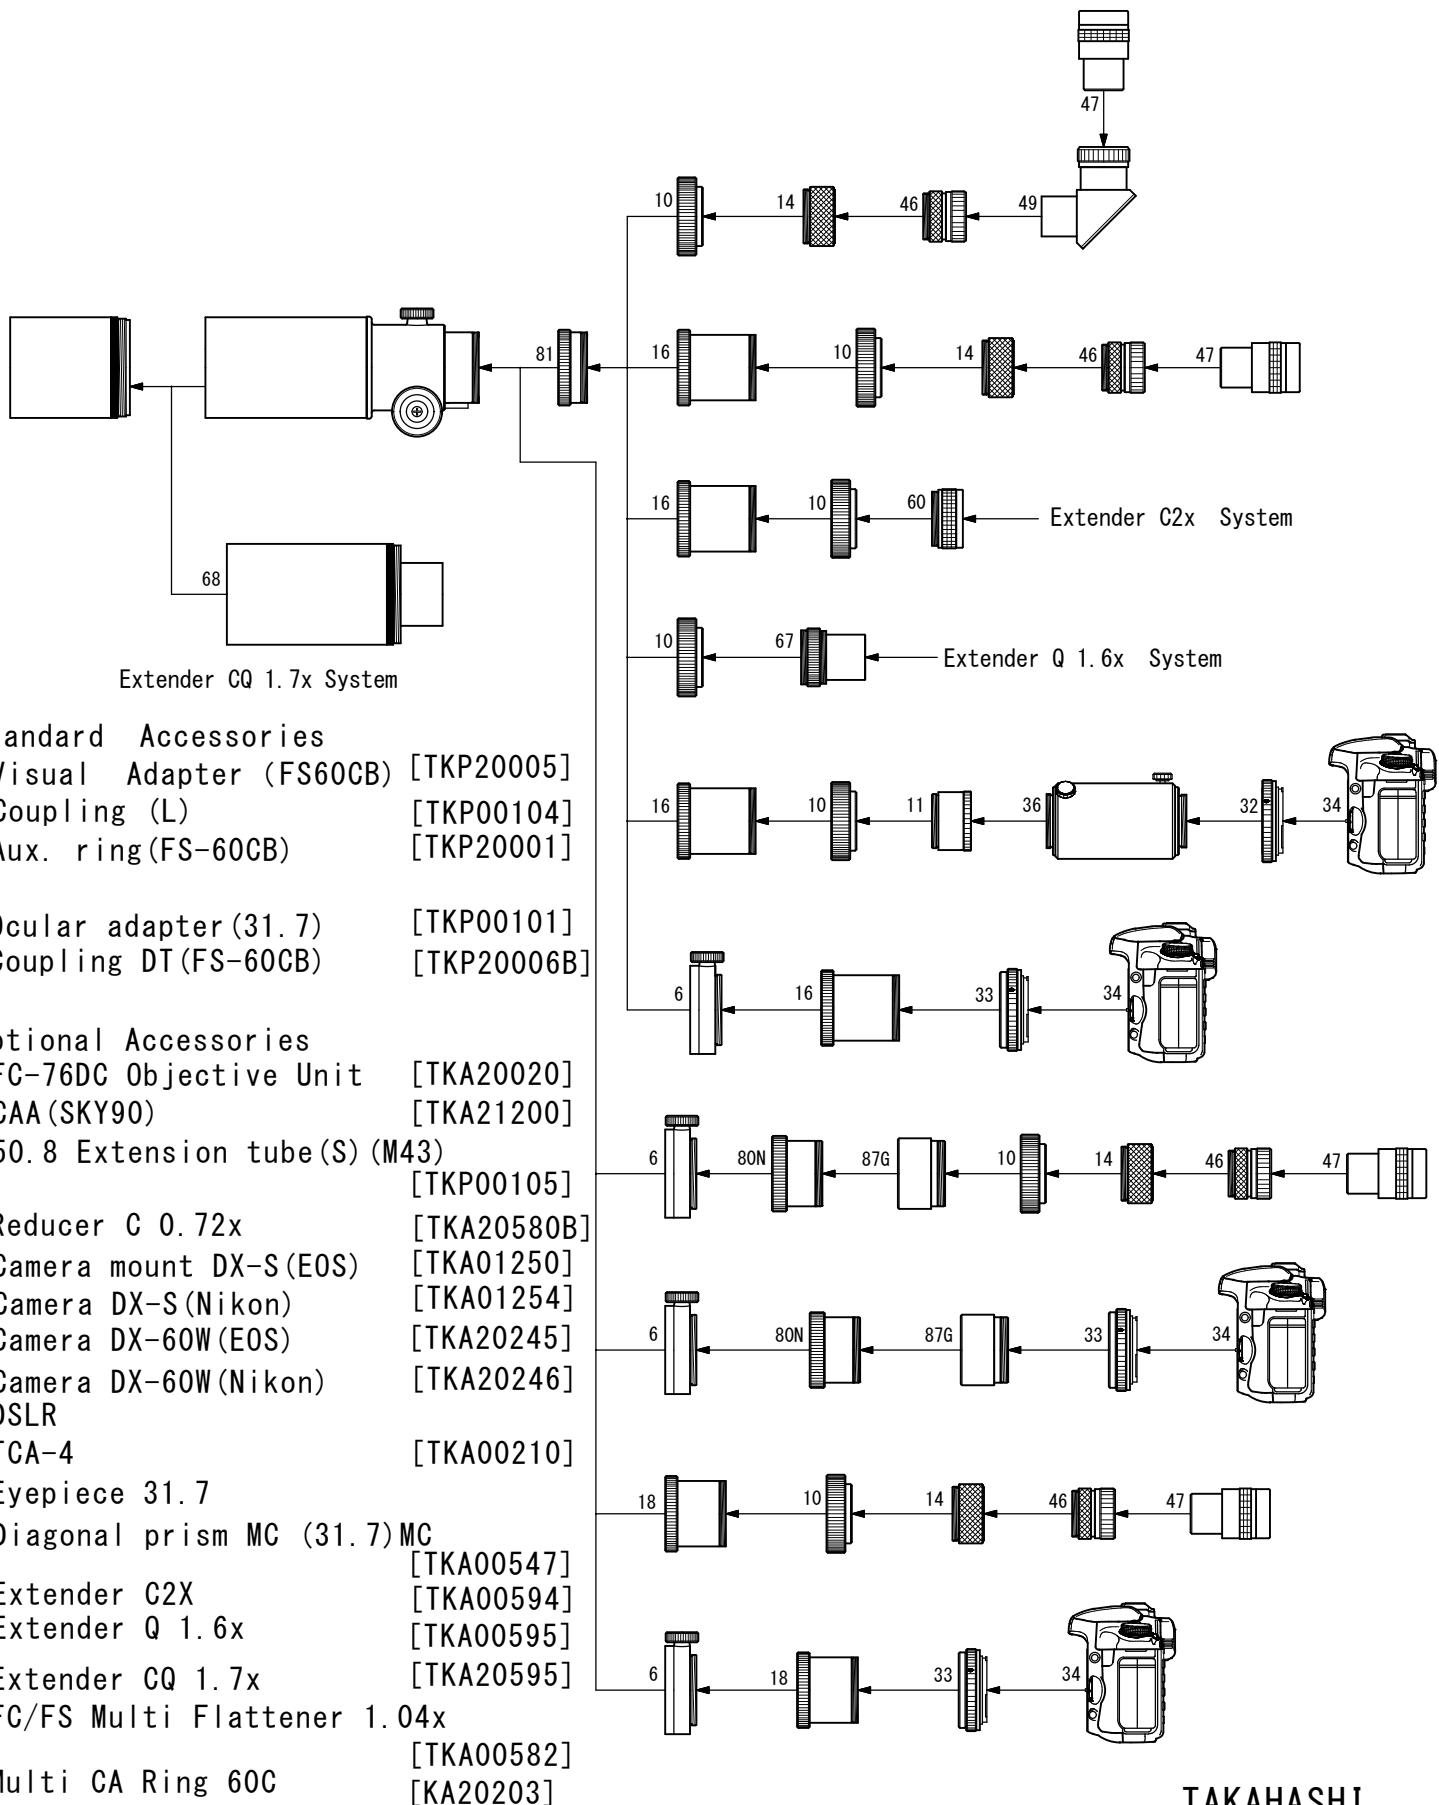

FS-60CB Photo/Visual System Chart

TAKAHASHI