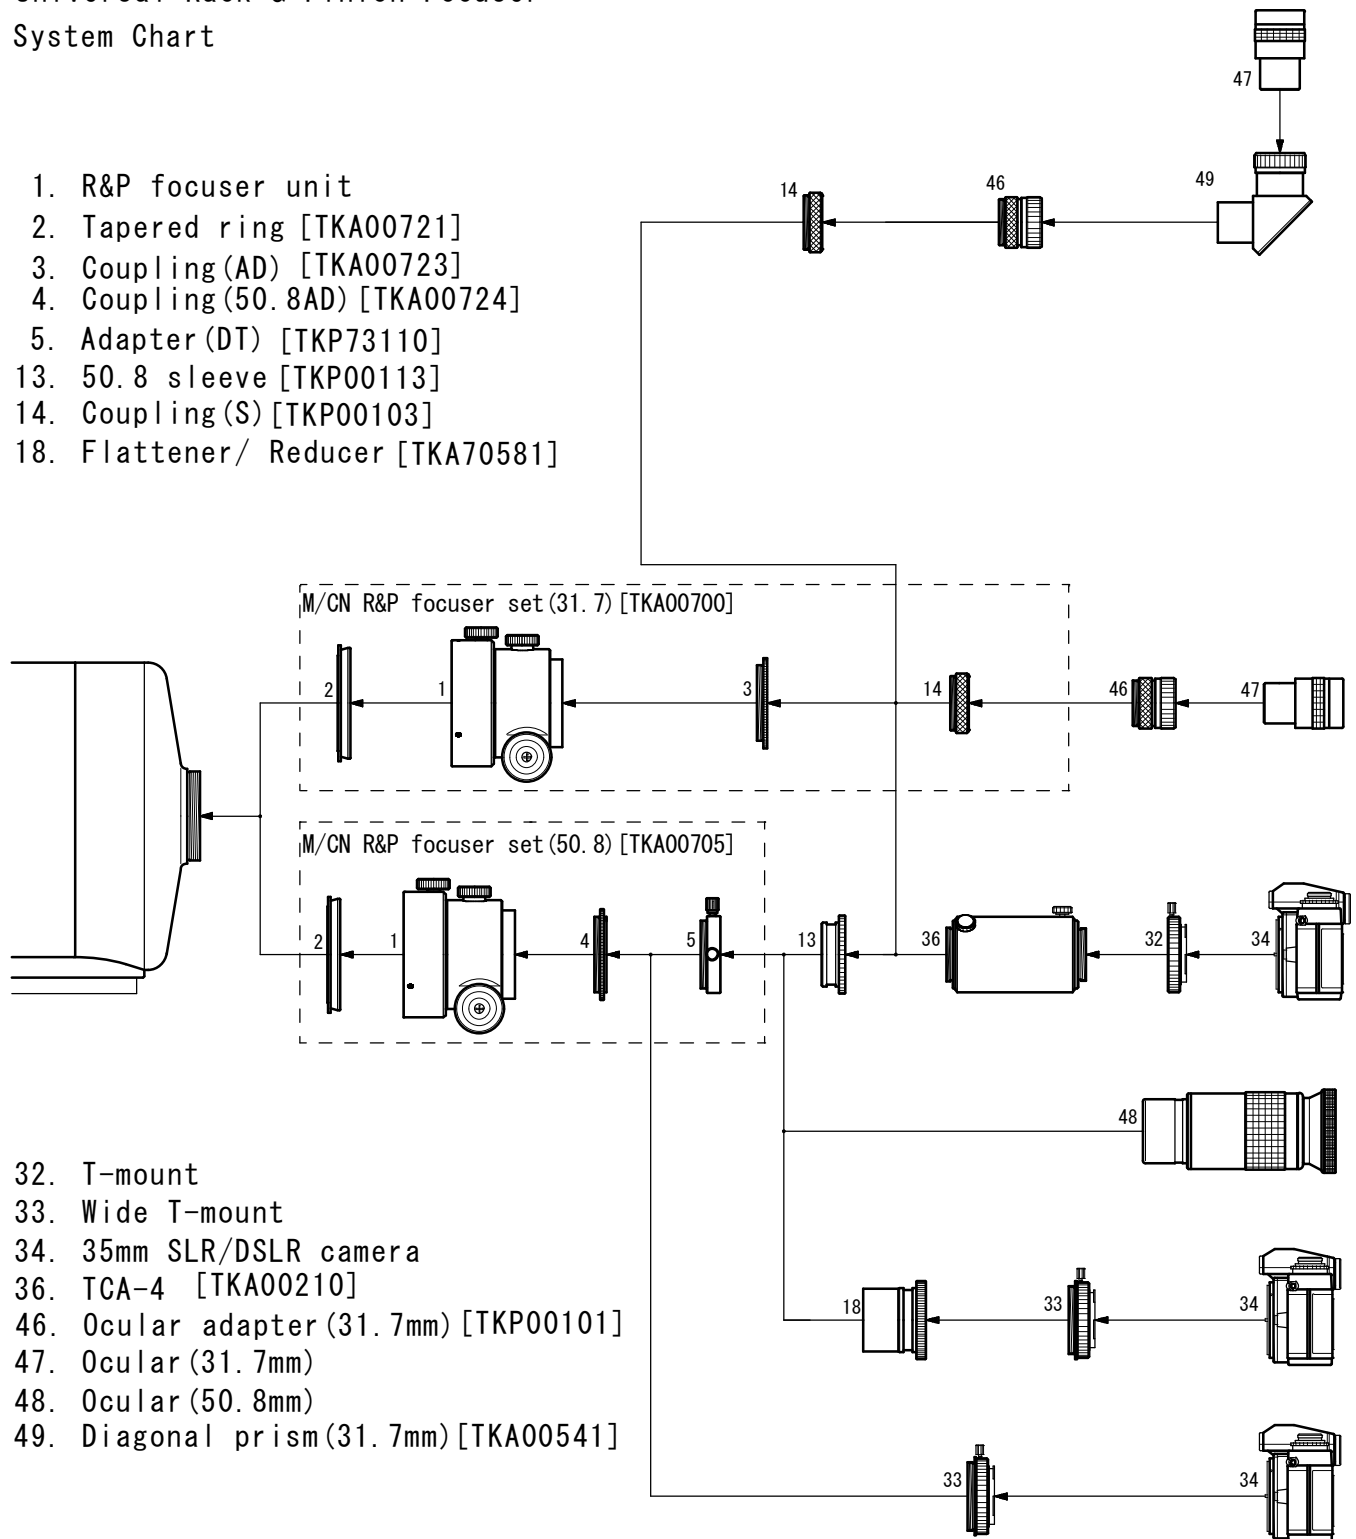

Mewlon-210 Photo/Visual System Chart

- 11. Extension tube (S) [TKP00105]
- 13. 50.8 sleeve [TKP00113]
- 14. Coupling (S) [TKP00103]
- 18. Flattener/Reducer [TKA70581]
- 26. 5-turret [TKA00401]
- 30. Prime focus ring [TKA00206]
- 32. T-mount

- 33. Wide T-mount
- 34. 35mm SLR/DSLR camera
- 35. Prime focus ring (50.8) [TKA00207]
- 36. TCA-4 (31.7) [TKA00210]
- 46. Ocular adapter (31.7) [TKP00101]
- 47. Ocular (31.7mm)
- 48. Ocular (50.8mm)
- 49. Diagonal prism (31.7) [TKA00541]
- 74. Diagonal mirror (50.8) [TKA00543]
- 75. Adapter (DM) [TKA00111]
- 90. Twin viewer [TKA00410]

Standard Accessories: No. 13, 14 & 46

Mewlon-210

Universal Rack & Pinion Focuser System Chart

1. R&P focuser unit
2. Tapered ring [TKA00721]
3. Coupling (AD) [TKA00723]
4. Coupling (50.8AD) [TKA00724]
5. Adapter (DT) [TKP73110]
13. 50.8 sleeve [TKP00113]
14. Coupling (S) [TKP00103]
18. Flattener/ Reducer [TKA70581]

32. T-mount
33. Wide T-mount
34. 35mm SLR/DSLR camera
36. TCA-4 [TKA00210]
46. Ocular adapter (31.7mm) [TKP00101]
47. Ocular (31.7mm)
48. Ocular (50.8mm)
49. Diagonal prism (31.7mm) [TKA00541]