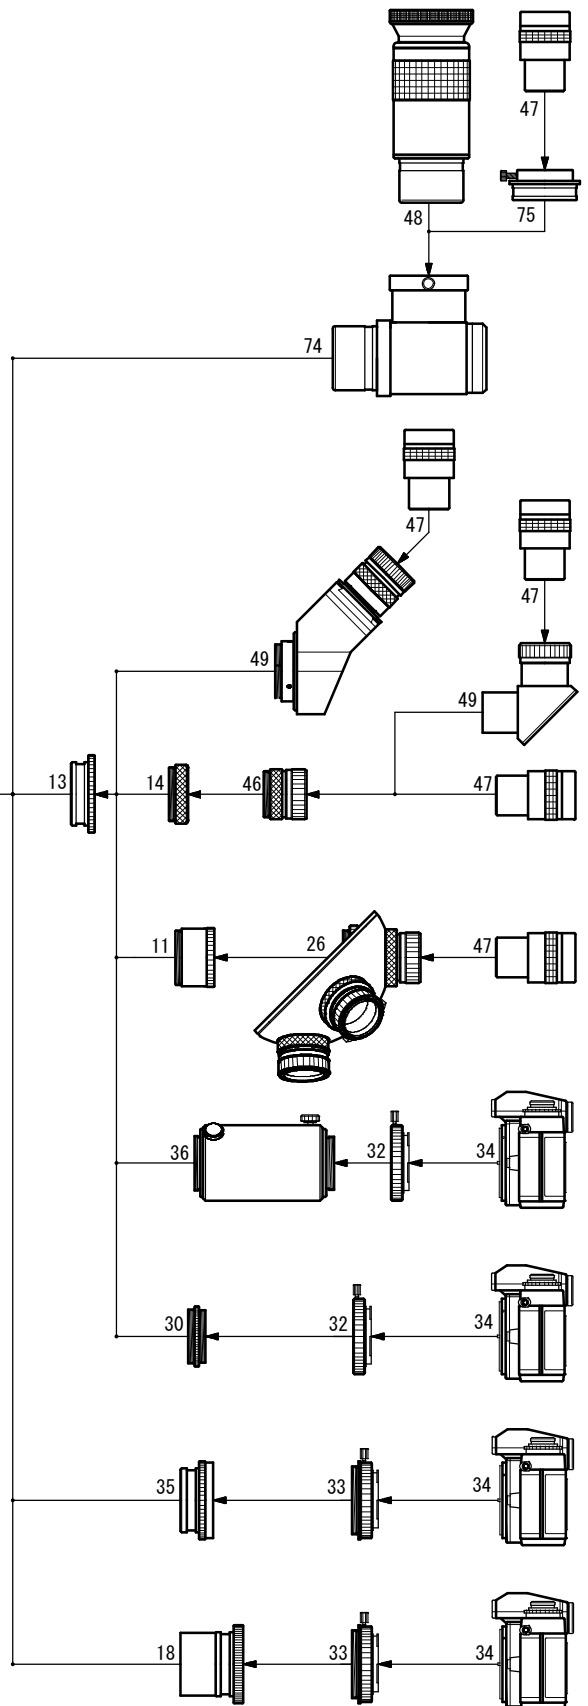

Mewlon-210 Photo/Visual System Chart

- 11. Extension tube (S) [TKP00105]
- 13. 50.8 sleeve [TKP00113]
- 14. Coupling (S) [TKP00103]
- 18. Flattener/Reducer [TKA70581]
- 26. 5-turret [TKA00401]
- 30. Prime focus ring [TKA00206]
- 32. T-mount

- 33. Wide T-mount
- 34. 35mm SLR/DSLR camera
- 35. Prime focus ring (50.8) [TKA00207]
- 36. TCA-4 (31.7) [TKA00210]
- 46. Ocular adapter (31.7) [TKP00101]
- 47. Ocular (31.7mm)
- 48. Ocular (50.8mm)
- 49. Diagonal prism (31.7) [TKA00541]
- 74. Diagonal mirror (50.8) [TKA00543]
- 75. Adapter (DM) [TKA00111]
- 90. Twin viewer [TKA00410]

Standard Accessories: No. 13, 14 & 46

Mewlon-210

Universal Rack & Pinion Focuser System Chart

1. R&P focuser unit
2. Tapered ring [TKA00721]
3. Coupling (AD) [TKA00723]
4. Coupling (50.8AD) [TKA00724]
5. Adapter (DT) [TKP73110]
13. 50.8 sleeve [TKP00113]
14. Coupling (S) [TKP00103]
18. Flattener/ Reducer [TKA70581]

32. T-mount
33. Wide T-mount
34. 35mm SLR/DSLR camera
36. TCA-4 [TKA00210]
46. Ocular adapter (31.7mm) [TKP00101]
47. Ocular (31.7mm)
48. Ocular (50.8mm)
49. Diagonal prism (31.7mm) [TKA00541]